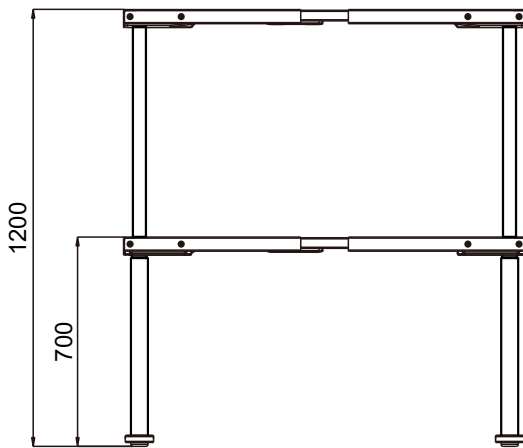

Package Included

1. Package Size:
Columns, Control Box, Handset
33x75x15 cm (14.75 kg)

2. Package Size:
Metal Frame
38x107x13 cm (16,25 kg)

Optional

Dimensions