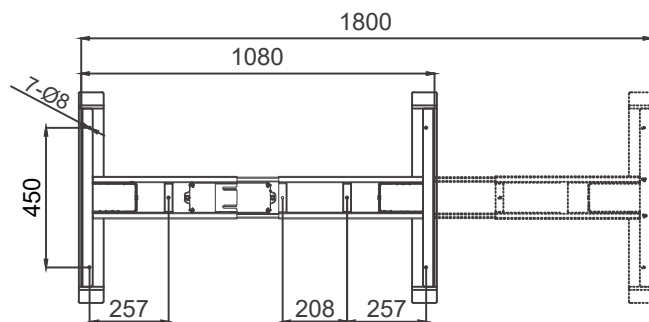

Package Included

1. Package Size:
Columns, Control Box, Handset
33x75x15 cm (14.75 kg)

2. Package Size:
Metal Frame
38x107x13 cm (16,25 kg)

Optional

Dimensions