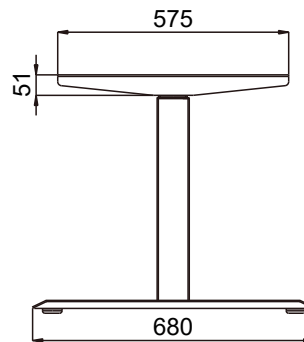

Package Included

1. Package Size:
Columns, Control Box, Handset
33x75x15 cm (14.75 kg)

2. Package Size:
Metal Frame
38x107x13 cm (16,25 kg)

Optional

Dimensions