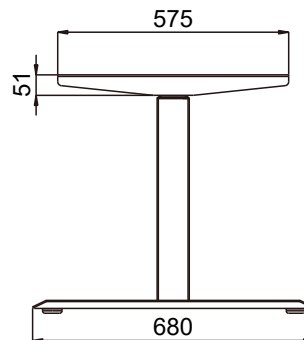

STANDING ELECTRIC HEIGHT ADJUSTABLE DESK

BBS35TS-R13S-KS

BBS35TS-R13S-KS

Standing Electric Height Adjustable Desk

Features

- **Adjustable Height Range:** 600-1250mm
- **Frame Extendable Range:** 1080-1800mm to fit desk
- **Foot Size:** 80x680mm
- No hole leg design, no screw on the outside of frame
- Anti-collision safety protection
- **Load Capacity:** 1250N
- **Max Speed:** 40mm/s
- **Low Noise Level:** 50dB with no-load condition
- **Low Standby Power:** 0.1W ultra-low standby power consumption.
- **Surface:** Powder coating with standard colors;
White(RAL9016), Grey(RAL9006), Black(RAL9005)

It has a LED display for height read-out in either cm or inches. The display switches off when not in use for about 10 seconds thereby saving power in standby mode. BBSHT35K9 handset has four memory buttons so that it can clearly set the different heights you like.

Package Included

BBS35TS-R13S-KS

BBS36NE2AP

BBSHT35K9

1. Package Size:
Columns, Control Box, Handset
36x61x15 cm (16,85 kg)

2. Package Size:
Metal Frame
38x107x13 cm (16,25 kg)

Optional

BBS35N-BLT

Dimensions

BIBUS ENDÜSTRİYEL A.Ş.

İkitelli OSB Bedrettin Dalan Bulvarı Vip Plaza
Kat:2 No:43 Başakşehir/İstanbul

Tel. 444 20 38

Fax 0212 249 88 34

info@bibus.com.tr

www.bibus.com.tr