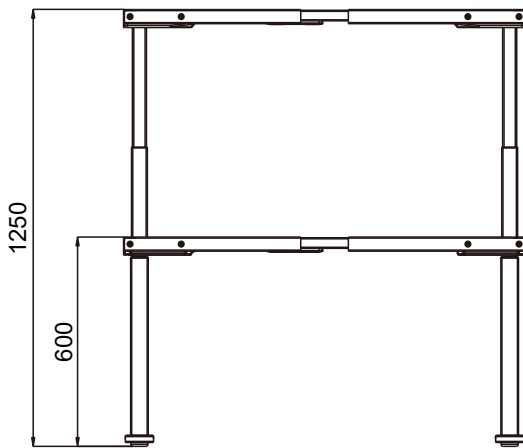

Package Included

1. Package Size:
Columns, Control Box, Handset
36x61x15 cm (16,85 kg)

2. Package Size:
Metal Frame
38x107x13 cm (16,25 kg)

Optional

Dimensions