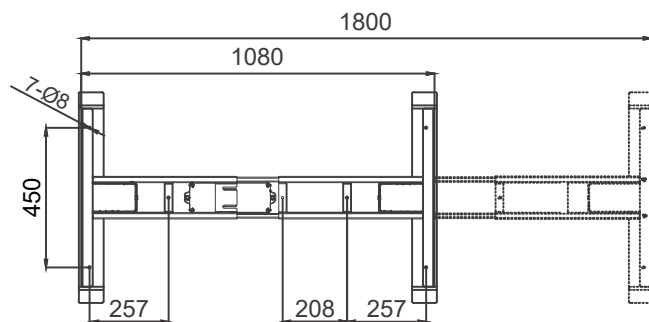

STANDING ELECTRIC HEIGHT ADJUSTABLE DESK

BBS35TS-R13S-KS

BBS35TS-R13S-KS

Standing Electric Height Adjustable Desk

Features

- **Adjustable Height Range:** 600-1250mm
- **Frame Extendable Range:** 1080-1800mm to fit desk
- **Foot Size:** 80x680mm
- No hole leg design, no screw on the outside of frame
- Anti-collision safety protection
- **Load Capacity:** 1250N
- **Max Speed:** 40mm/s
- **Low Noise Level:** 50dB with no-load condition
- **Low Standby Power:** 0.1W ultra-low standby power consumption.
- **Surface:** Powder coating with standard colors;
White(RAL9016), Grey(RAL9006), Black(RAL9005)

Package Included

BBS35TS-R13S-KS

BBS36NE2AP

BBSHT35K9

1. Package Size:
Columns, Control Box, Handset
36x61x15 cm (16,85 kg)

2. Package Size:
Metal Frame
38x107x13 cm (16,25 kg)

Optional

BBS35N-BLT

Dimensions

BIBUS ENDÜSTRİYEL A.Ş.

İkitelli OSB Bedrettin Dalan Bulvarı Vip Plaza
Kat:2 No:43 Başakşehir/İstanbul

Tel. 444 20 38

Fax 0212 249 88 34

info@bibus.com.tr

www.bibus.com.tr