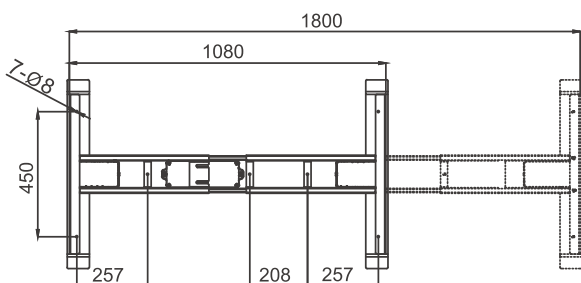

Compatible with Bluetooth APP

Compatible with control box

Compatible with battery system

Compatible with wireless remote controller

Dimensions