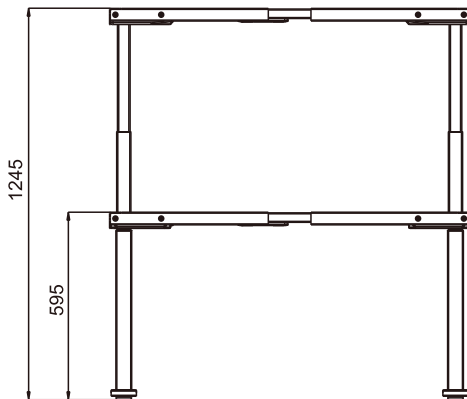

Compatible with Bluetooth APP

Compatible with control box

Compatible with battery system

Compatible with wireless remote controller

Dimensions