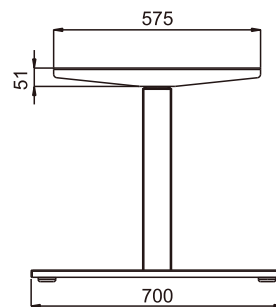

ELECTRIC HEIGHT ADJUSTABLE DESK

BBS35TS-R13S

Data sheet

BBS35TS-R13S

Features

- Adjustable height range: 575 - 1255mm
- Frame extendable range: 1080 - 1800mm
- No hole leg design, no screw on the outside of frame
- Load capacity: 1200N
- Max. speed: 32mm/s
- Low noise level: ≤55dB with no-load condition
- Anti-collision safety protection
- Low standby power ≤0.1W
- Surface: powder coating with standard colors:
Black(RAL9005), Grey(RAL9006), White(RAL9016)

It has a LED display for height read-out in either cm or inches.

The display switches off when not in use for about 10 seconds thereby saving power in standby mode.

BBSHT35K9 handset has four memory buttons so that it can clearly set the different heights you like.

BBS35N-2.4G

Dimensions

MÜHENDİSLİK
LOJİSTİK
SERVİS

BIBUS®
SUPPORTING YOUR SUCCESS

- **BIBUS Türkiye**
- **Dünya'da BIBUS**

BIBUS Endüstriyel A.Ş.

İkitelli OSB Bedrettin Dalan Bulvarı Vip Plaza
Kat:2 No:43-44 / 34490 Başakşehir/İSTANBUL
Tel.: 444 20 38
Fax: +90 212 249 88 34
info@bibus.com.tr
www.bibus.com.tr